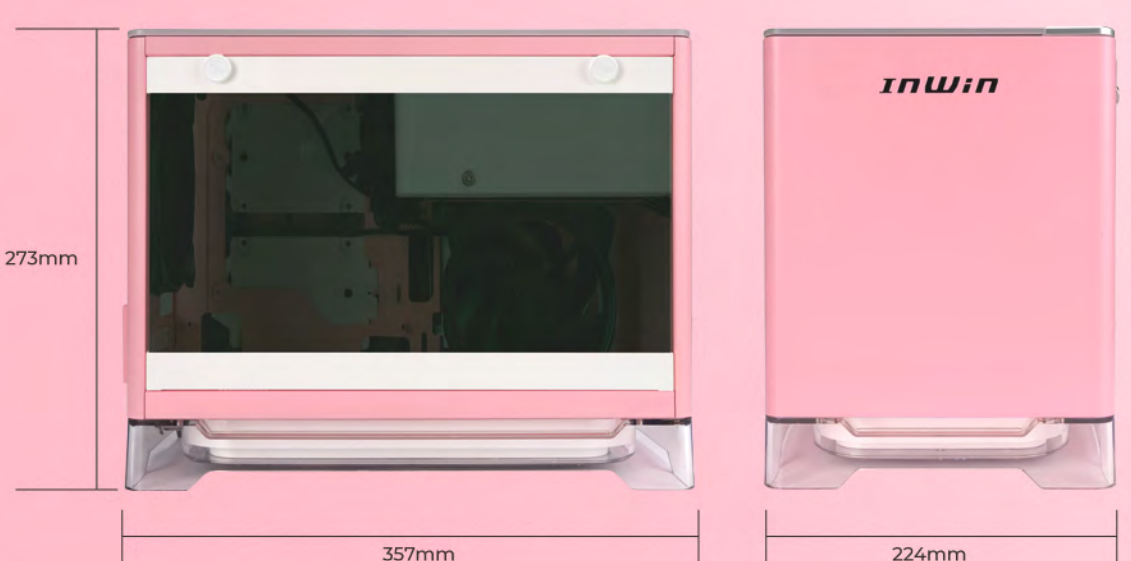

**Specifications**

Model	A1 PLUS
Part Number	IW-A1PLUS-PINK
Colors	Pink
Case Type	Mini ITX Tower
Case Materials	SECC, Tempered Glass
M/B Compatibility	Mini-ITX
Expansion Slots	PCI-E x 2
Maximum Compatibility	VGA Card Length: 320mm CPU Heatsink Height: 160mm
Front Ports	2 x USB 3.0 HD Audio
Internal Drive Bays	2 x 2.5"
Thermal Solution Compatibility	1 x 120mm Side Fan 1 x 120mm Rear Fan / 120mm Radiator 2 x 120mm Bottom Fan
Power Supply Compatibility	InWin 650W PSU Included ATX12V V2.4
AC Input/Efficient	AC Input: 100-240V / 80 PLUS Gold
Product Dimensions (H x W x D)	273 x 224 x 357mm
With Screw & Handle Height	231 x 210 x 343mm
Product Dimensions (H x W x D)	344 x 295 x 414 mm
Package Dimensions (H x W x D)	344 x 295 x 414 mm
Net Weight	7.1 kg / 15.7lbs
Gross Weight	7.9 kg / 17.5lbs