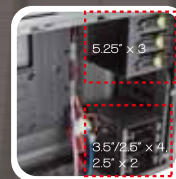

- * Dual Mode Fan Speed Control

- * Optimal Top Ventilation Design

Highly Expandable

- * Seven PCIe Slots to Support High-End Full Size Graphic Card (Up to 408mm / 16.1")

- * 3.5" / 2.5" SATA HDD EZ-Swap Dock on Top for Easy Data Access

- * Supports up to 9 Drive Bays (5.25" x 3, 3.5"/2.5" x 4, 2.5" x 2)

- * Super Speed USB 3.0

User Friendly

- * Enlarged Cable Management Space (Up to 27.5mm)

- * Easy Removable Air Filter for the Fan and Power Supply