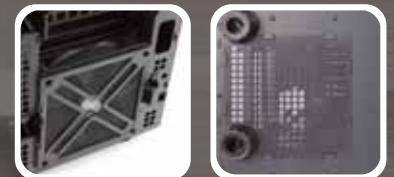

Features

- * Brushed Aluminum Design for Clean Cut Appearance
- * Supports High-End Graphic Cards up to 408mm/16.1"
- * Dual Mode Fan Speed Control per User's Requirement
- * Up to 120mm Fan x 7
- * 3.5"/2.5" SATA HDD EZ-Swap Dock on Top for Easy Data Access
- * Maximum Drive Bays to Support up to 9 Devices
- * Tool-Free Design for ODD, HDD and Fan
- * Super Speed USB 3.0
- * Cable Routing Space
- * Removable Anti-Dust Filter

* Product specifications are subject to change without prior notice.

Metallic Grey
 Black

Superior Airflow

Excellent Thermal Solution

- * Supports up to Seven 120mm Fans to Provide Excellent Thermal Solution

- * Supports up to 9 Drive Bays (5.25" x 3, 3.5"/2.5" x 4, 2.5" x 2)

- * Super Speed USB 3.0

User Friendly

- * Enlarged Cable Management Space (Up to 27.5mm)

- * Easy Removable Air Filter for the Fan and Power Supply

- * Tool-Free Installation Design for ODD, HDD and Fan Bracket

- * 3.5" HDD Tray with Anti-Vibration Function for Better Protection