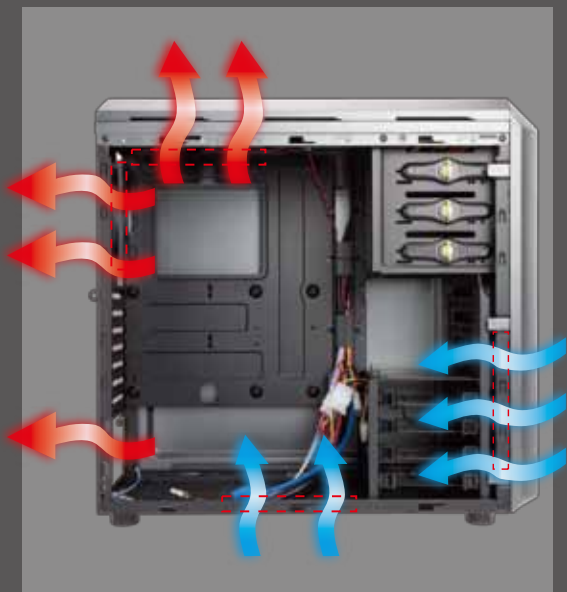

Features

- * Brushed Aluminum Design for Clean Cut Appearance
- * Supports High-End Graphic Cards up to 408mm/16.1"
- * Dual Mode Fan Speed Control per User's Requirement
- * Up to 120mm Fan x 7
- * 3.5"/2.5" SATA HDD EZ-Swap Dock on Top for Easy Data Access
- * Maximum Drive Bays to Support up to 9 Devices
- * Tool-Free Design for ODD, HDD and Fan
- * Super Speed USB 3.0
- * Cable Routing Space
- * Removable Anti-Dust Filter

* Product specifications are subject to change without prior notice.

Metallic Grey
 Black

Superior Airflow

Excellent Thermal Solution

- * Supports up to Seven 120mm Fans to Provide Excellent Thermal Solution

- * Dual Mode Fan Speed Control

- * Optimal Top Ventilation Design

Highly Expandable

- * Seven PCIe Slots to Support High-End Full Size Graphic Card (Up to 408mm / 16.1")

- * 3.5" / 2.5" SATA HDD EZ-Swap Dock on Top for Easy Data Access

- * Supports up to 9 Drive Bays (5.25" x 3, 3.5"/2.5" x 4, 2.5" x 2)

- * Super Speed USB 3.0

User Friendly

- * Enlarged Cable Management Space (Up to 27.5mm)

- * Easy Removable Air Filter for the Fan and Power Supply