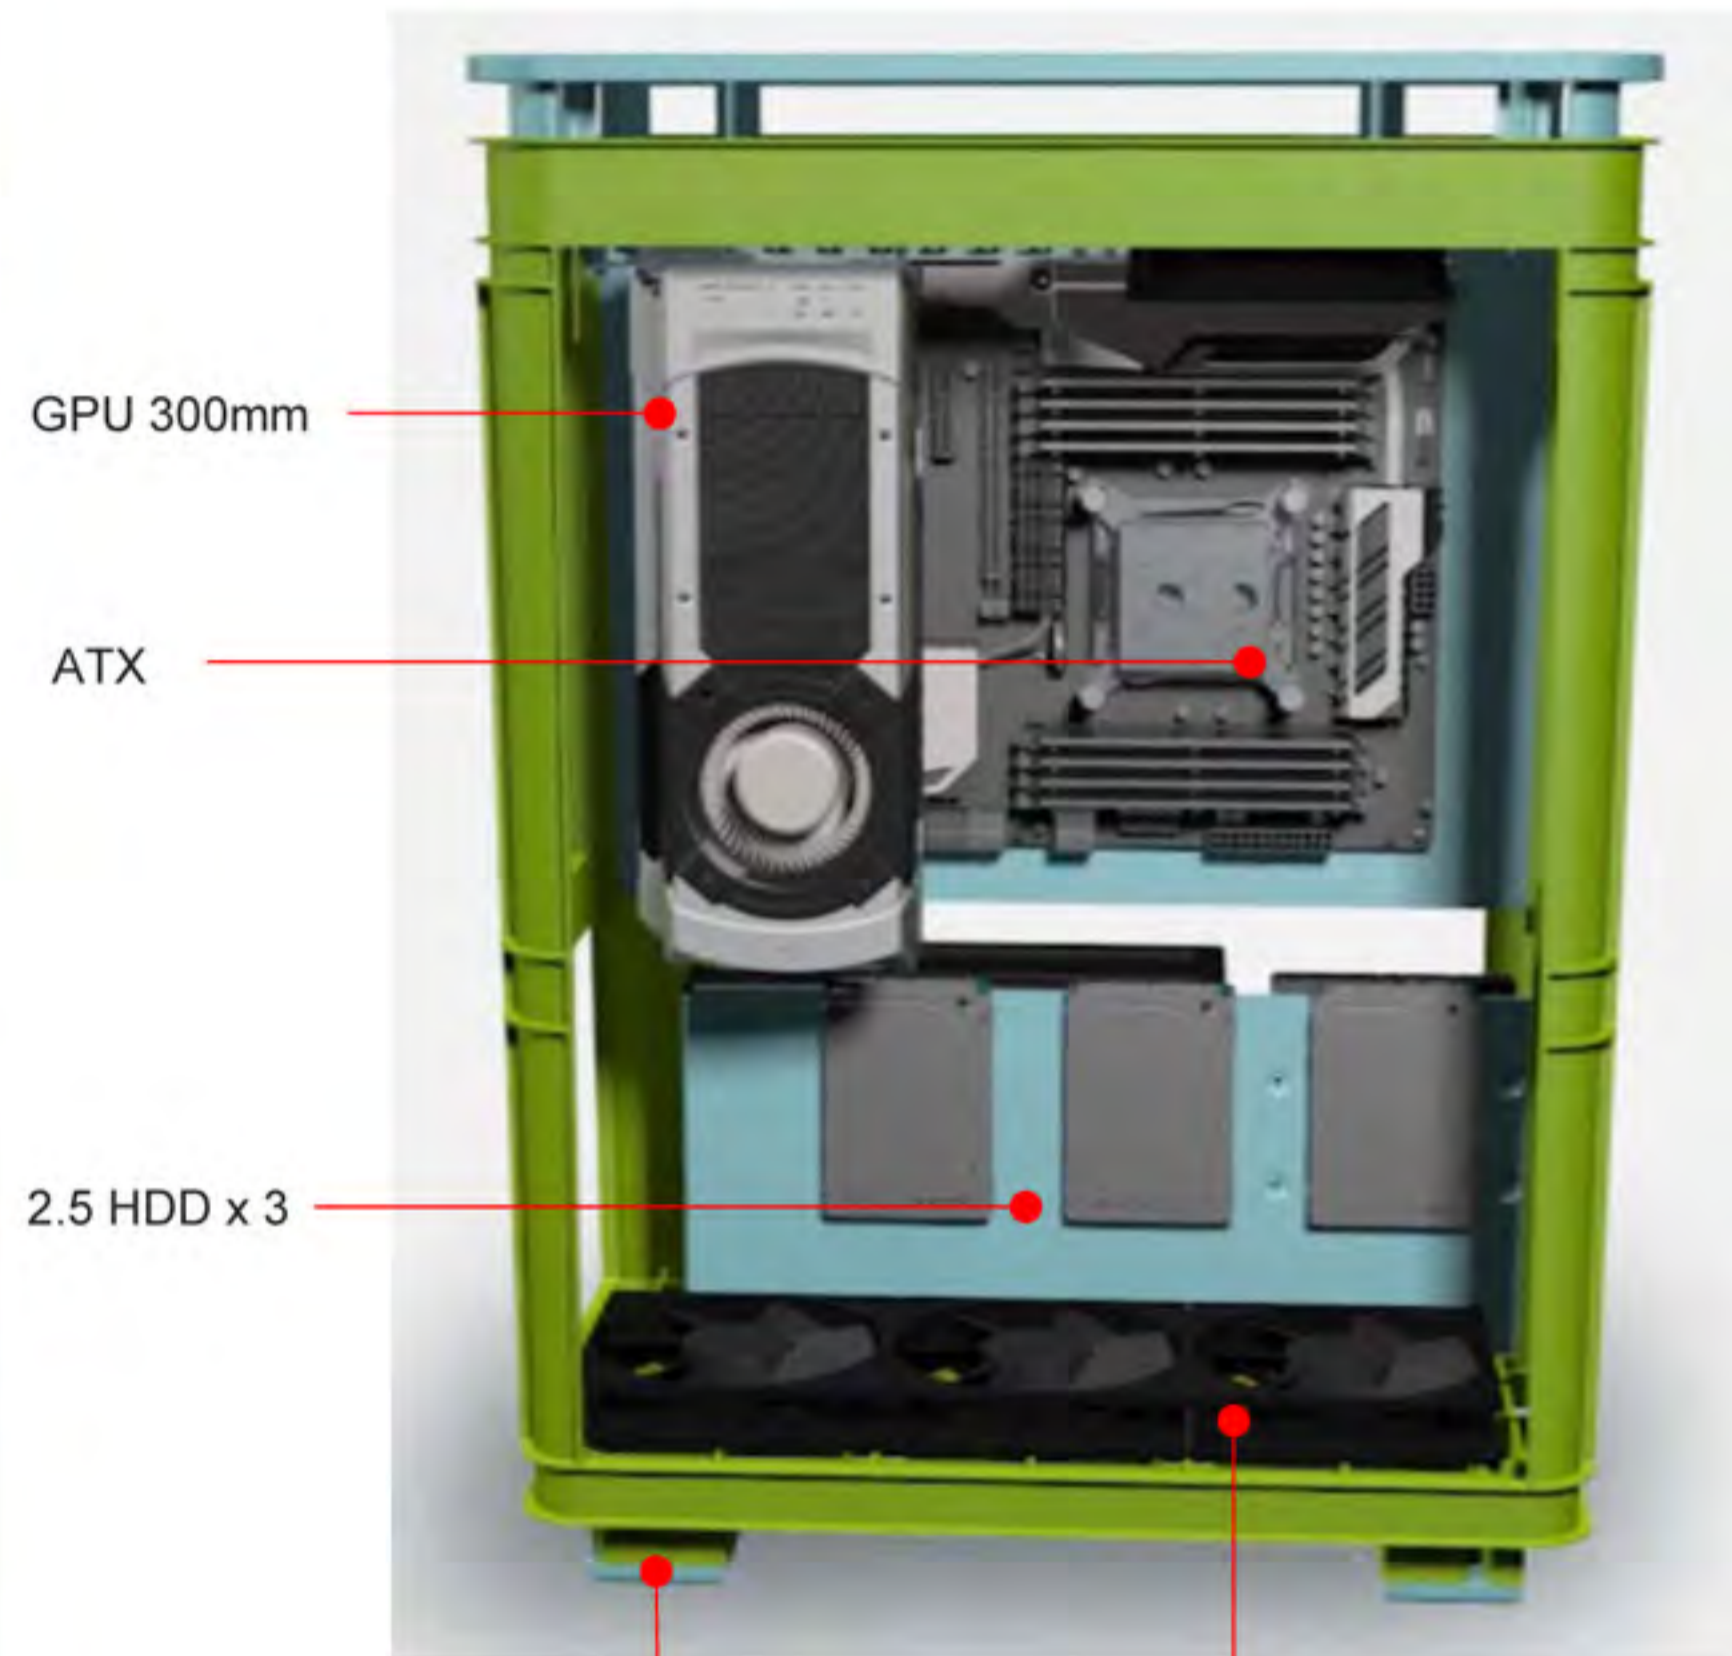

Hi !

I'm

ALICE

S Specifications

Model	Alice
Part Number	IW-ALICE-GRY IW-ALICE-ORG
Color (Chassis / Top Cover)	Cool Grey / Dark Grey Cool Grey / Orange
Case Type	Mid Tower
Material	ABS, SECC
Standard Cover	Color : Grey Material : 100% Polyester
M/B Compatibility	12" x 9.6" ATX, Micro-ATX, Mini-ITX
Expansion Slots	PCI-E x 8
Maximum Compatibility	VGA Card Length: 300mm CPU Heatsink Height: 195mm
Internal Drive Bays	3 x 2.5" 1 x 3.5"
Thermal Solution Compatibility	1 x 120 Top Fan / 120mm Radiator 3 x 120 Bottom Fan / 360mm Radiator
Power Supply Compatibility	PSII : ATX12V - Length up to 220mm
Product Dimensions (H x W x D)	584 x 282 x 433 mm 22.99" x 11.1" x 17.05"
Package Dimensions (H x W x D)	628 x 294 x 445mm 24.7" x 11.6" x 17.5"
Net Weight	3.7 kg / 8.16 lb
Gross Weight	5 kg / 11.02 lb

* Our products comply with RoHS regulations

* Specifications may vary based on different regions

Cool Grey/Dark Grey
 Cool Grey/Orange

Case Structure

Top Fan (120mm x 1)

Power Button

Handle

GPU 300mm

ATX

2.5 HDD x 3

Shock-Proof Stand

Bottom Fan (120mm x 3)
or
360mm Radiator x 1

Top Cover

3.5 HDD x 1

PSU 220mm (MAX)

ALICE