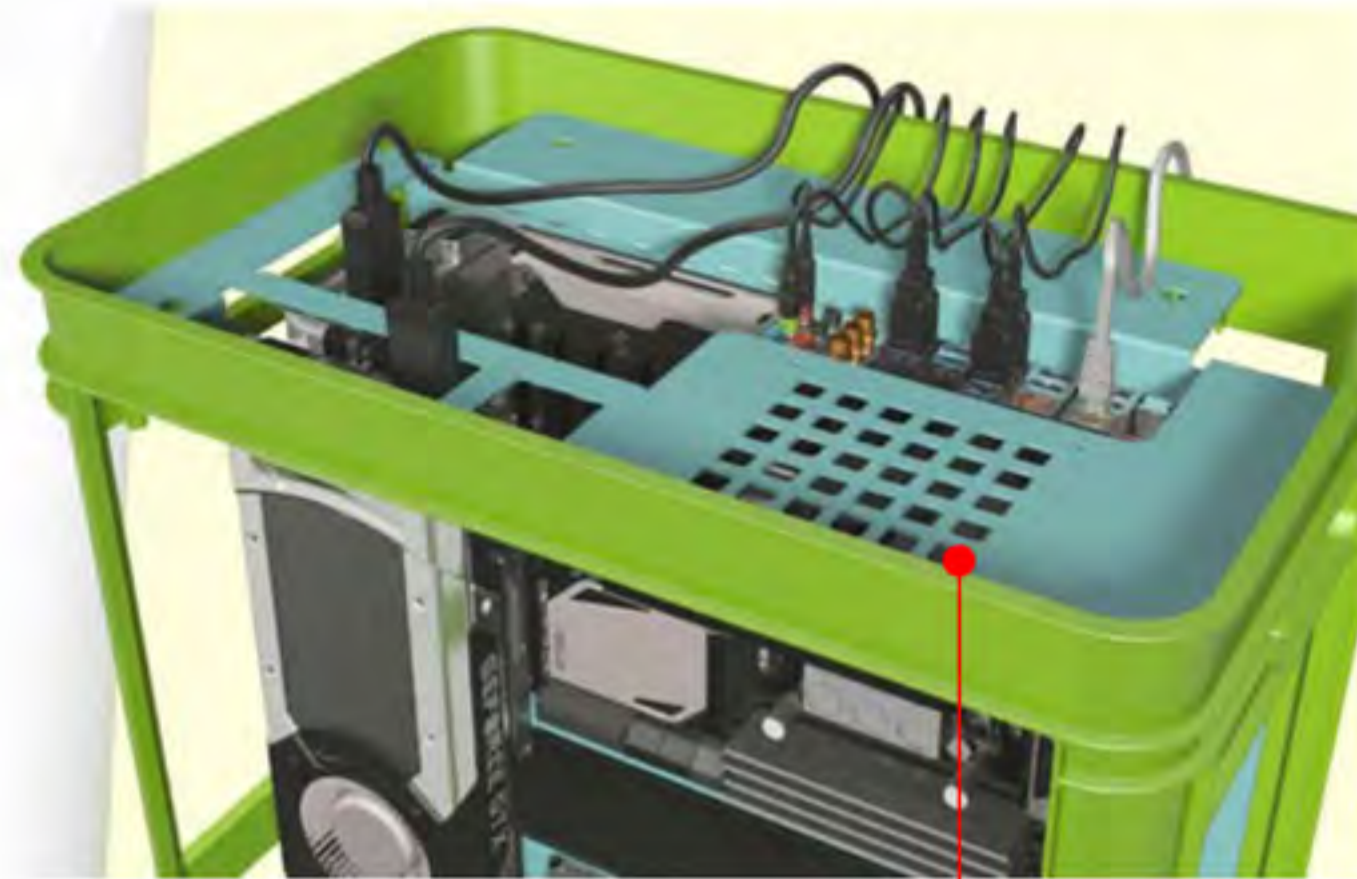

Hi !

I'm

ALICE

S Specifications

Model	Alice
Part Number	IW-ALICE-GRY IW-ALICE-ORG
Color (Chassis / Top Cover)	Cool Grey / Dark Grey Cool Grey / Orange
Case Type	Mid Tower
Material	ABS, SECC
Standard Cover	Color : Grey Material : 100% Polyester
M/B Compatibility	12" x 9.6" ATX, Micro-ATX, Mini-ITX
Expansion Slots	PCI-E x 8
Maximum Compatibility	VGA Card Length: 300mm CPU Heatsink Height: 195mm
Internal Drive Bays	3 x 2.5" 1 x 3.5"
Thermal Solution Compatibility	1 x 120 Top Fan / 120mm Radiator 3 x 120 Bottom Fan / 360mm Radiator
Power Supply Compatibility	PSII : ATX12V - Length up to 220mm
Product Dimensions (H x W x D)	584 x 282 x 433 mm 22.99" x 11.1" x 17.05"
Package Dimensions (H x W x D)	628 x 294 x 445mm 24.7" x 11.6" x 17.5"
Net Weight	3.7 kg / 8.16 lb
Gross Weight	5 kg / 11.02 lb

* Our products comply with RoHS regulations

* Specifications may vary based on different regions

Cool Grey/Dark Grey
 Cool Grey/Orange

Case Structure

Top Fan (120mm x 1)

Power Button

Handle

GPU 300mm