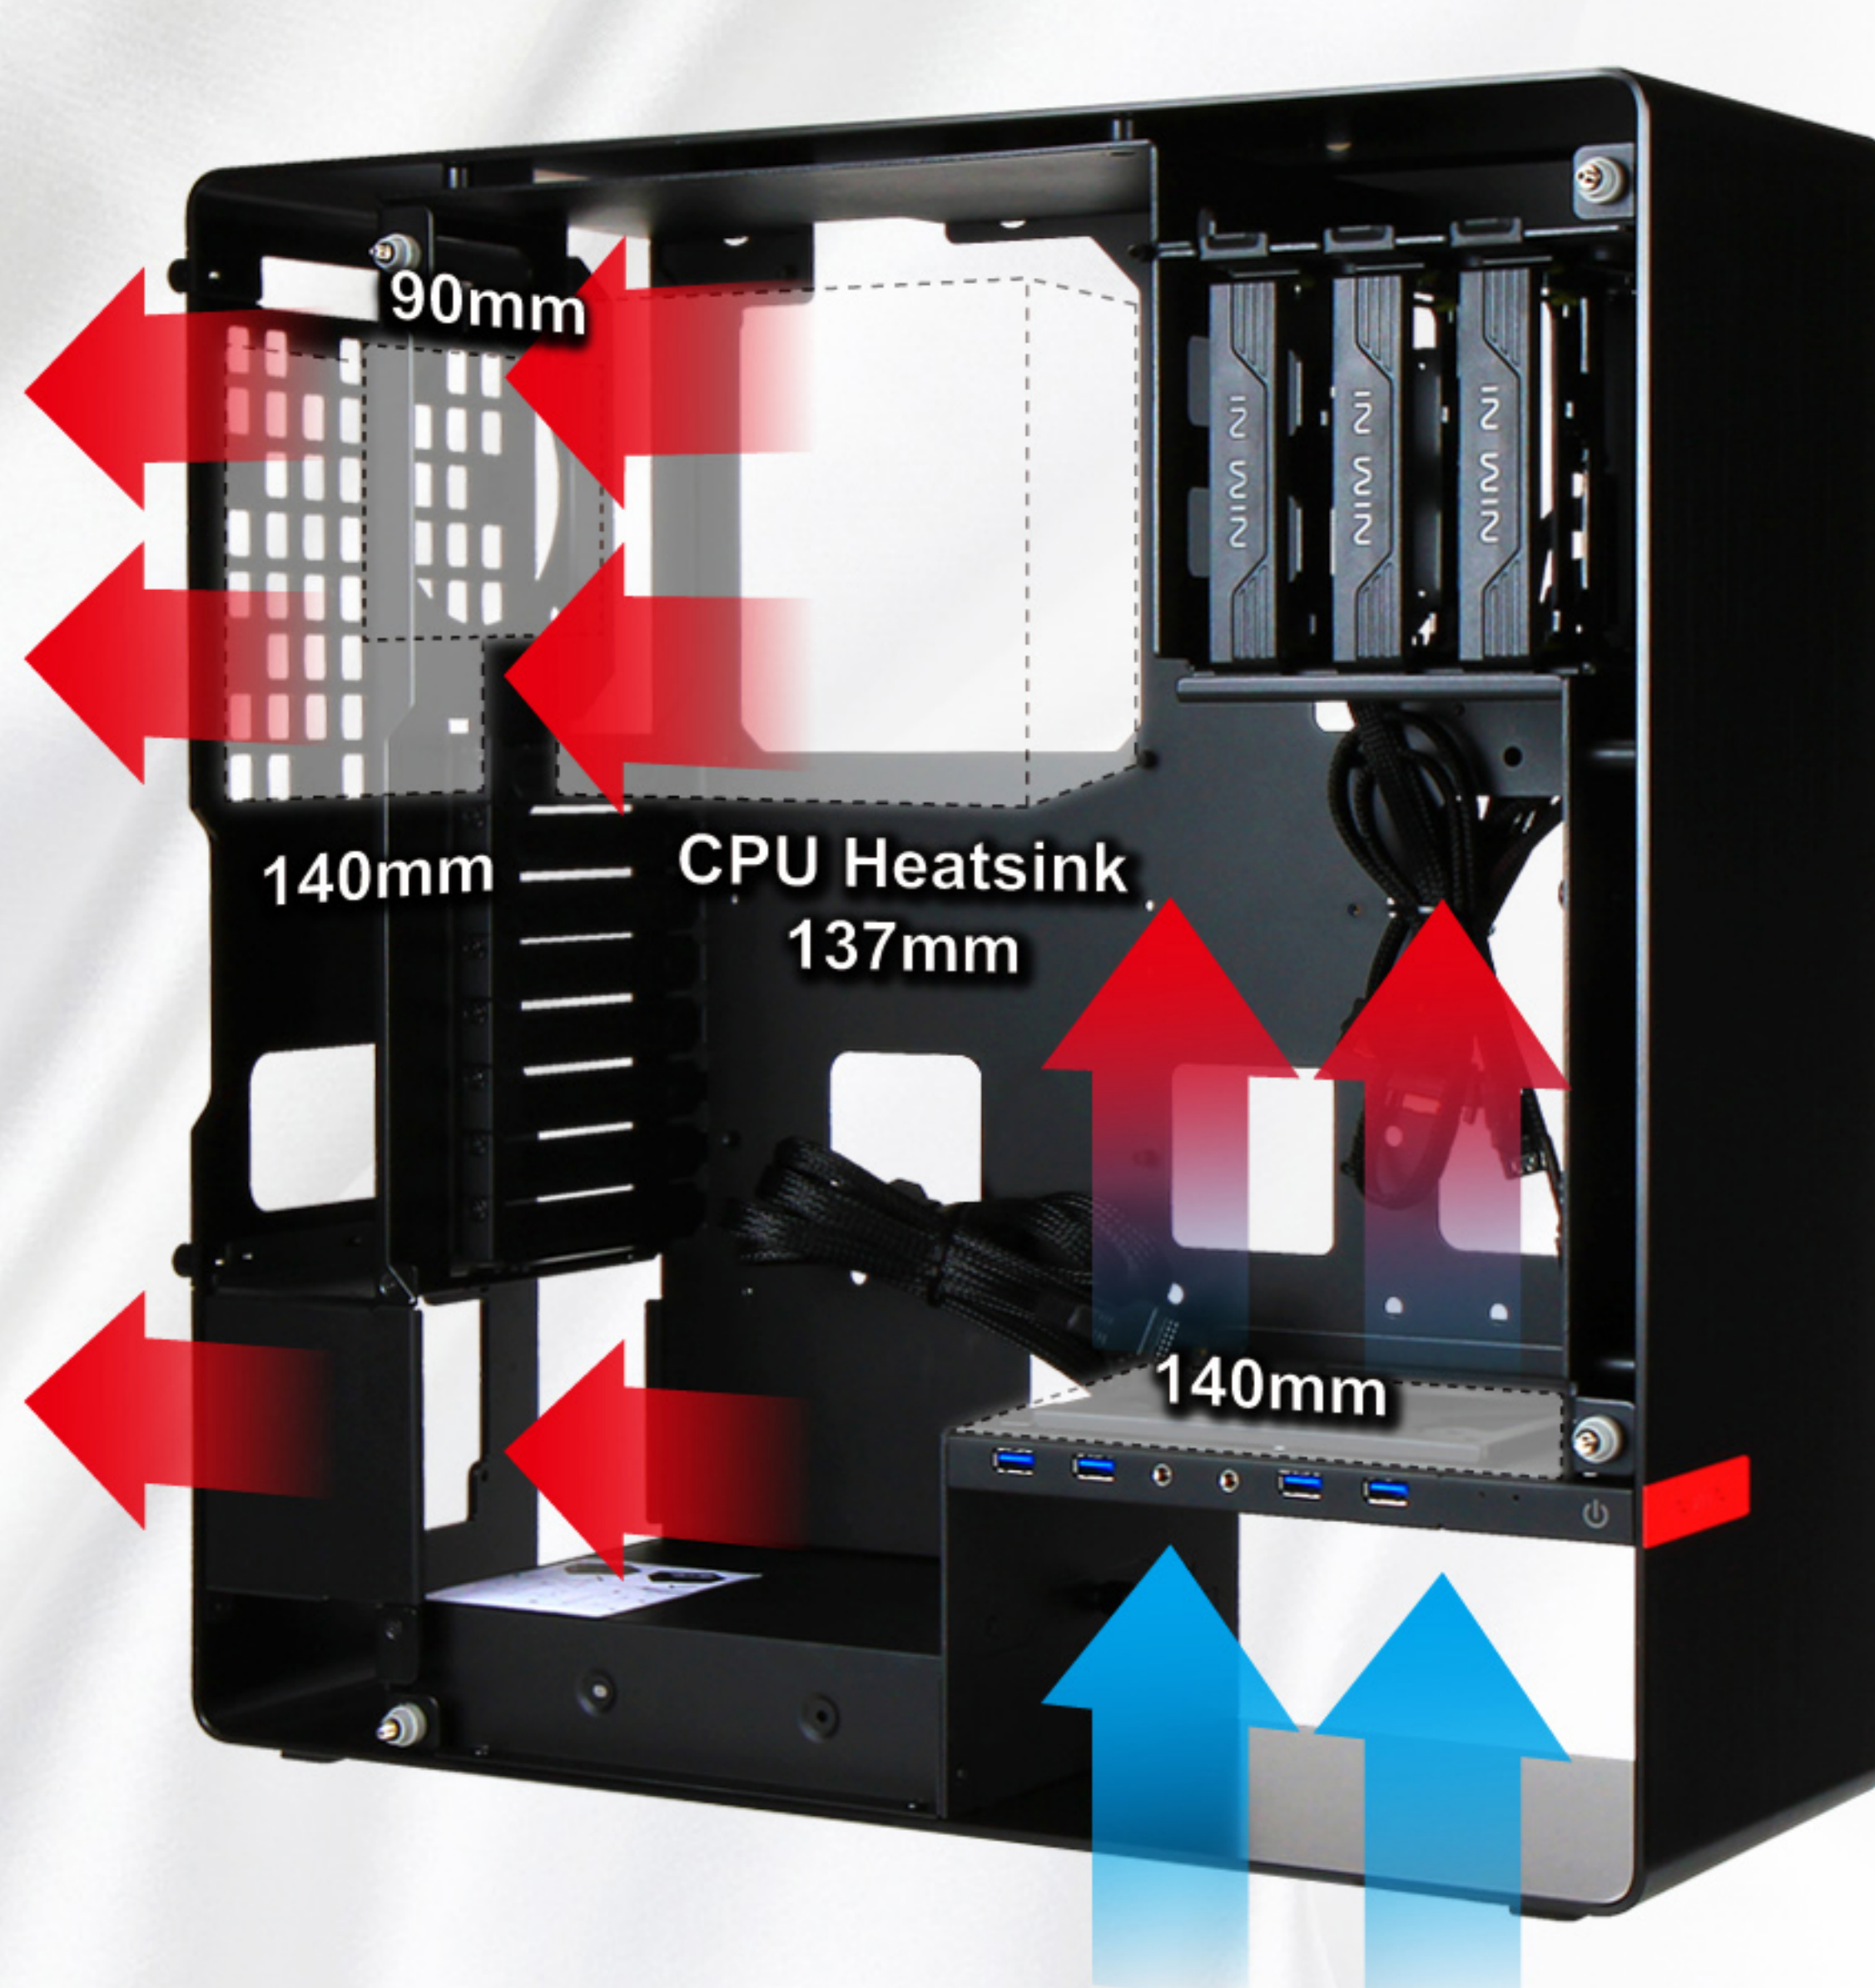

Easy Component Installation

The unique interior design of 904 PLUS offers tool-free HDD trays and magnetic fan filter for easy removal creating a component installation.

3.5"/2.5" tool-free EZ-swap HDD tray

Supports PSU mounting area length up to 268mm

Unique hidden 5.25" ODD design